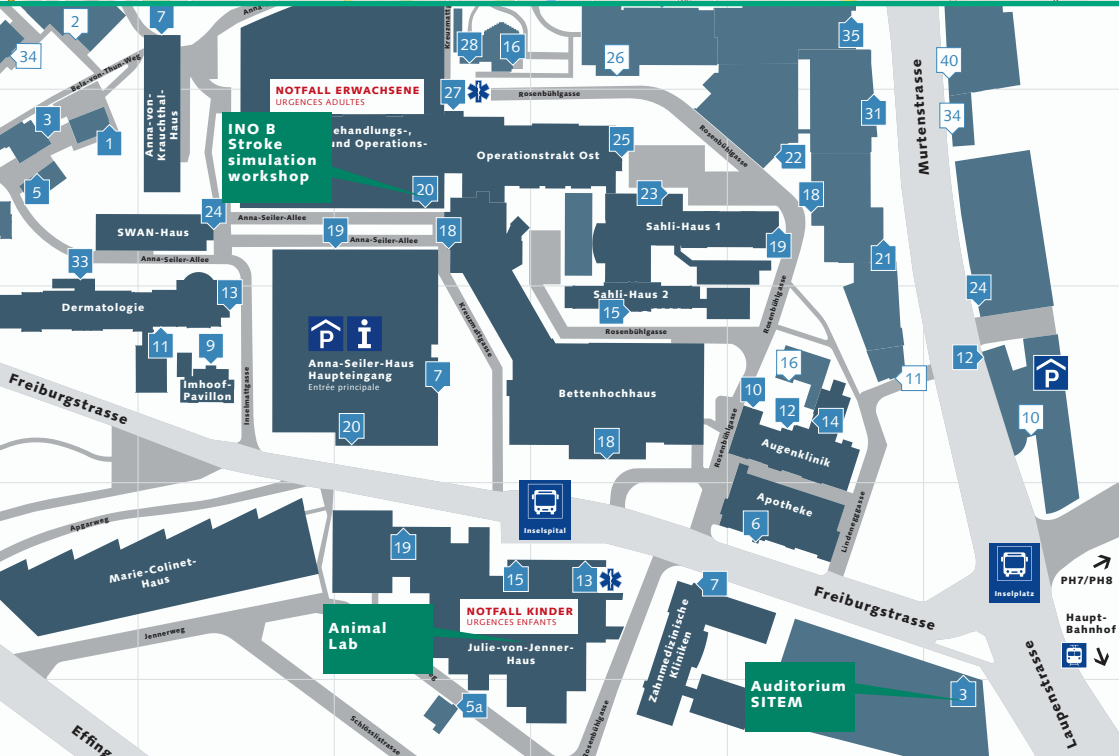

Congress venue - Accommodation - Dinner locations

ESO ESMINT ESNR

Stroke Winter School

How to get from Bern train station to SITEM - Freiburgstrasse 3 - 3010 Bern

1 Central Station

2 Inselspital

- Bus: line 12 direction «Holligen» bus stop «Inselplatz» – 5 min.
- Walk: for SITEM just cross the street Freiburgstrasse – 1 min.

Accommodation

- 1 **ibis Styles Bern City**
Zieglerstrasse 66
3007 Bern
h9662@accor.com
www.all.accor.com

Dinner locations

- 1 30.01.2024
Restaurant Gurten
3084 Wabern
The restaurant is on Top of the Gurten
- 2 31.01.2024
Fonduehütte
Schwellenmätteli
Dalmaziquai 11
3000 Bern 13
- 3 01.02.2024
Restaurant Rosengarten
Alter Aargauerstalden 31b
3006 Bern