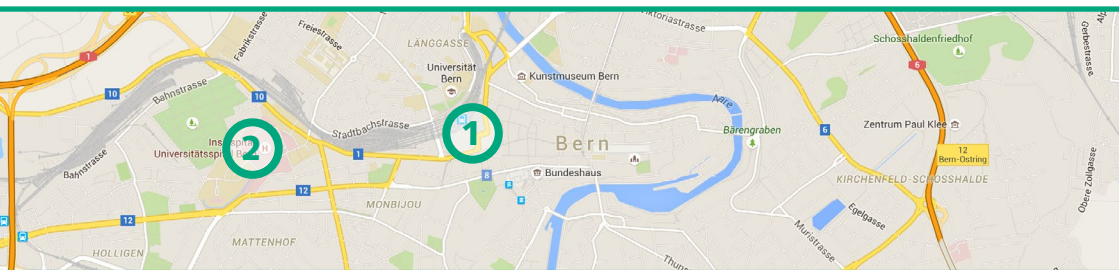

Congress venue - Accommodation - Dinner locations

ESO ESMINT ESNR

Stroke Winter School

How to get from Bern train station to SITEM - Freiburgstrasse 3 - 3010 Bern

1 Central Station

2 Inselspital

- Bus: line 12 direction «Holligen» bus stop «Inselplatz» – 5 min.
- Walk: for SITEM just cross the street Freiburgstrasse – 1 min.

Accommodation

- 1 **ibis Styles Bern City**
Zieglerstrasse 66
3007 Bern
h9662@accor.com
www.all.accor.com

Dinner locations

- 1 30.01.2024
Restaurant Gurten
3084 Wabern
The restaurant is on Top of the Gurten
- 2 31.01.2024
Fonduehütte
Schwellenmätteli
Dalmaziquai 11
3000 Bern 13
- 3 01.02.2024
Restaurant Rosengarten
Alter Aargauerstalden 31b
3006 Bern